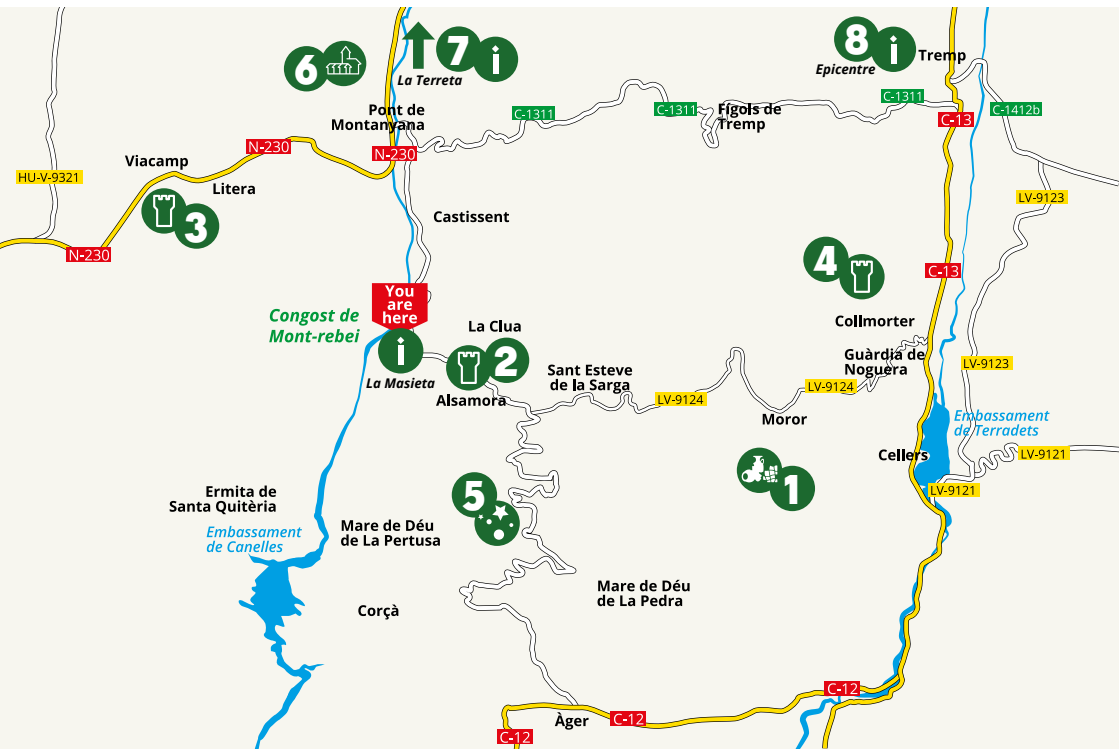

# OTHER TOURIST ATTRACTIONS

-  Visitor information centre/  
Exhibition centre
-  Medieval town
-  Archaeological site
-  Tower/Castle
-  Observatory

1
**Sant Martí de les Tombetes**  
Archaeological Site

2
**Alsamora Tower**

3
**Viacamp Tower**

4
**Mur Castle**

5
**Montsec Astronomy Park**

6
**Montañana**

7

**Casal dels Voltors Visitor Centre**  
(La Terreta)

8

**Epicentre (Trem)**